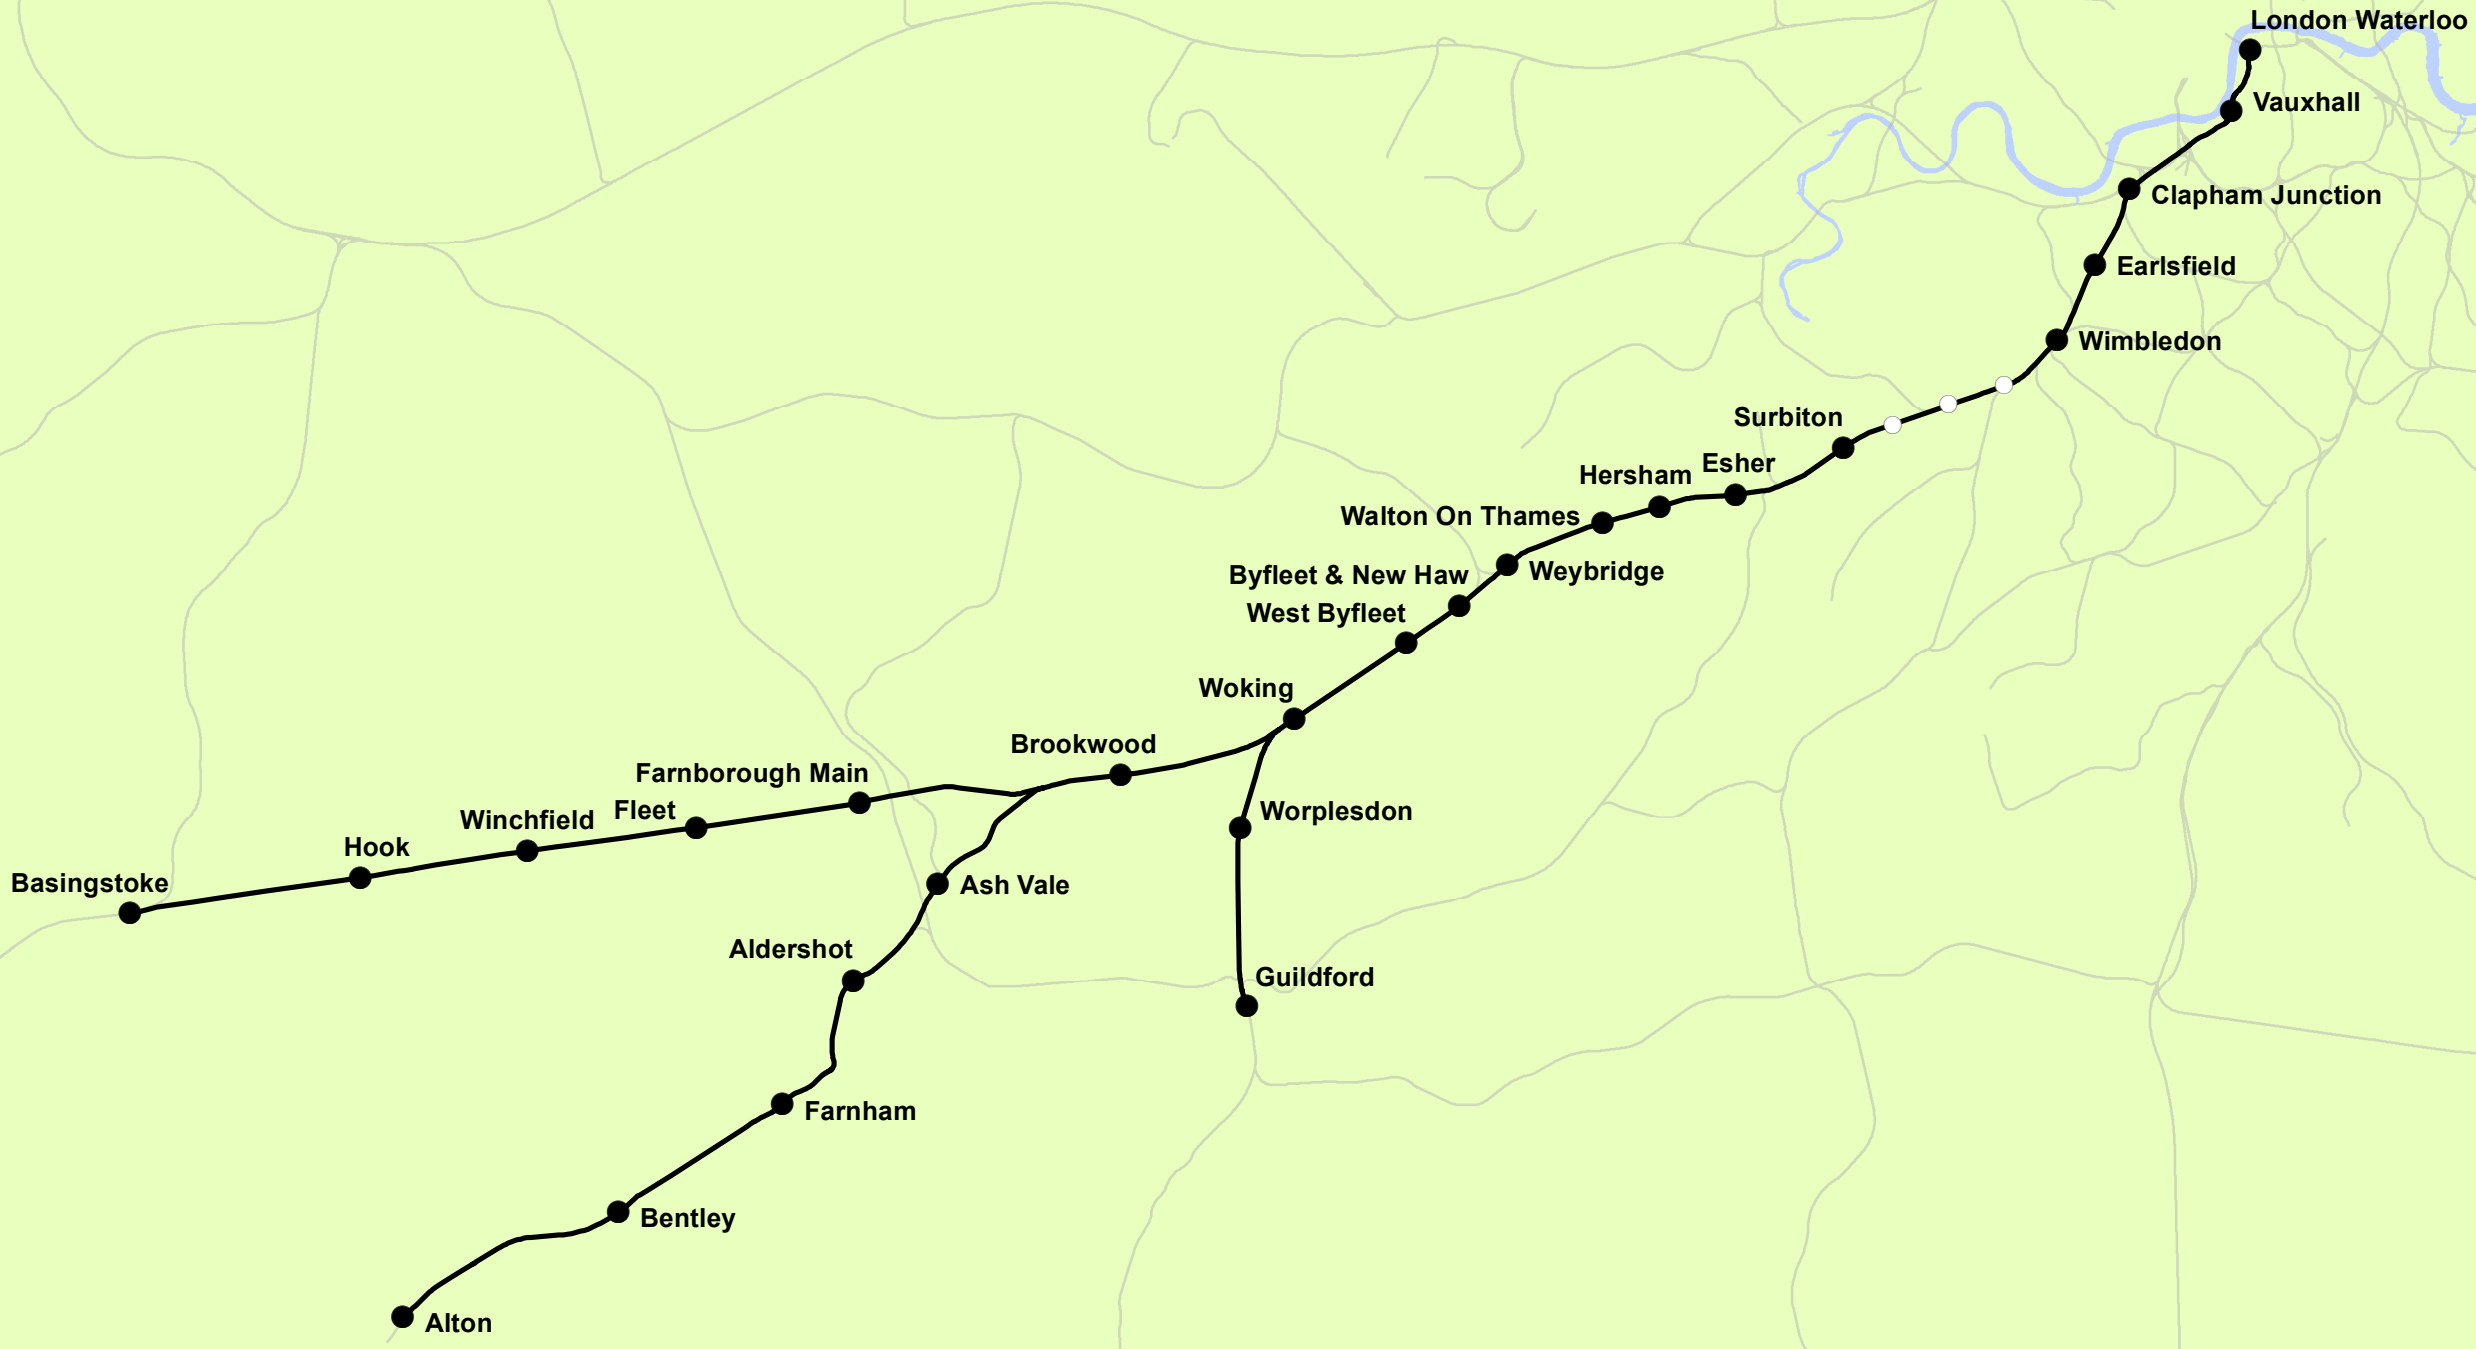

# Timetable 155

**Asset Information Services**  
 Contains Ordnance Survey data ©  
 Crown copyright and database right 2020.  
 Licence No: 0100040692  
[GeospatialReportingAnalysis@NetworkRail.co.uk](mailto:GeospatialReportingAnalysis@NetworkRail.co.uk)

**National Rail Timetable  
 Timetable 155**

CLIENT: SYSTEM OPERATOR	
JOB NO.:	11161.100
SCALE:	1:240,000 @ A3
USE TYPE: [OFFICIAL]	DATE: 01/04/2020
VERSION: 02	QA BY: DJ PRODUCED BY: JAB

**LEGEND**

- Timetable 155 Stations
- Timetable 155 Extents
- Network Stations
- National Rail Network