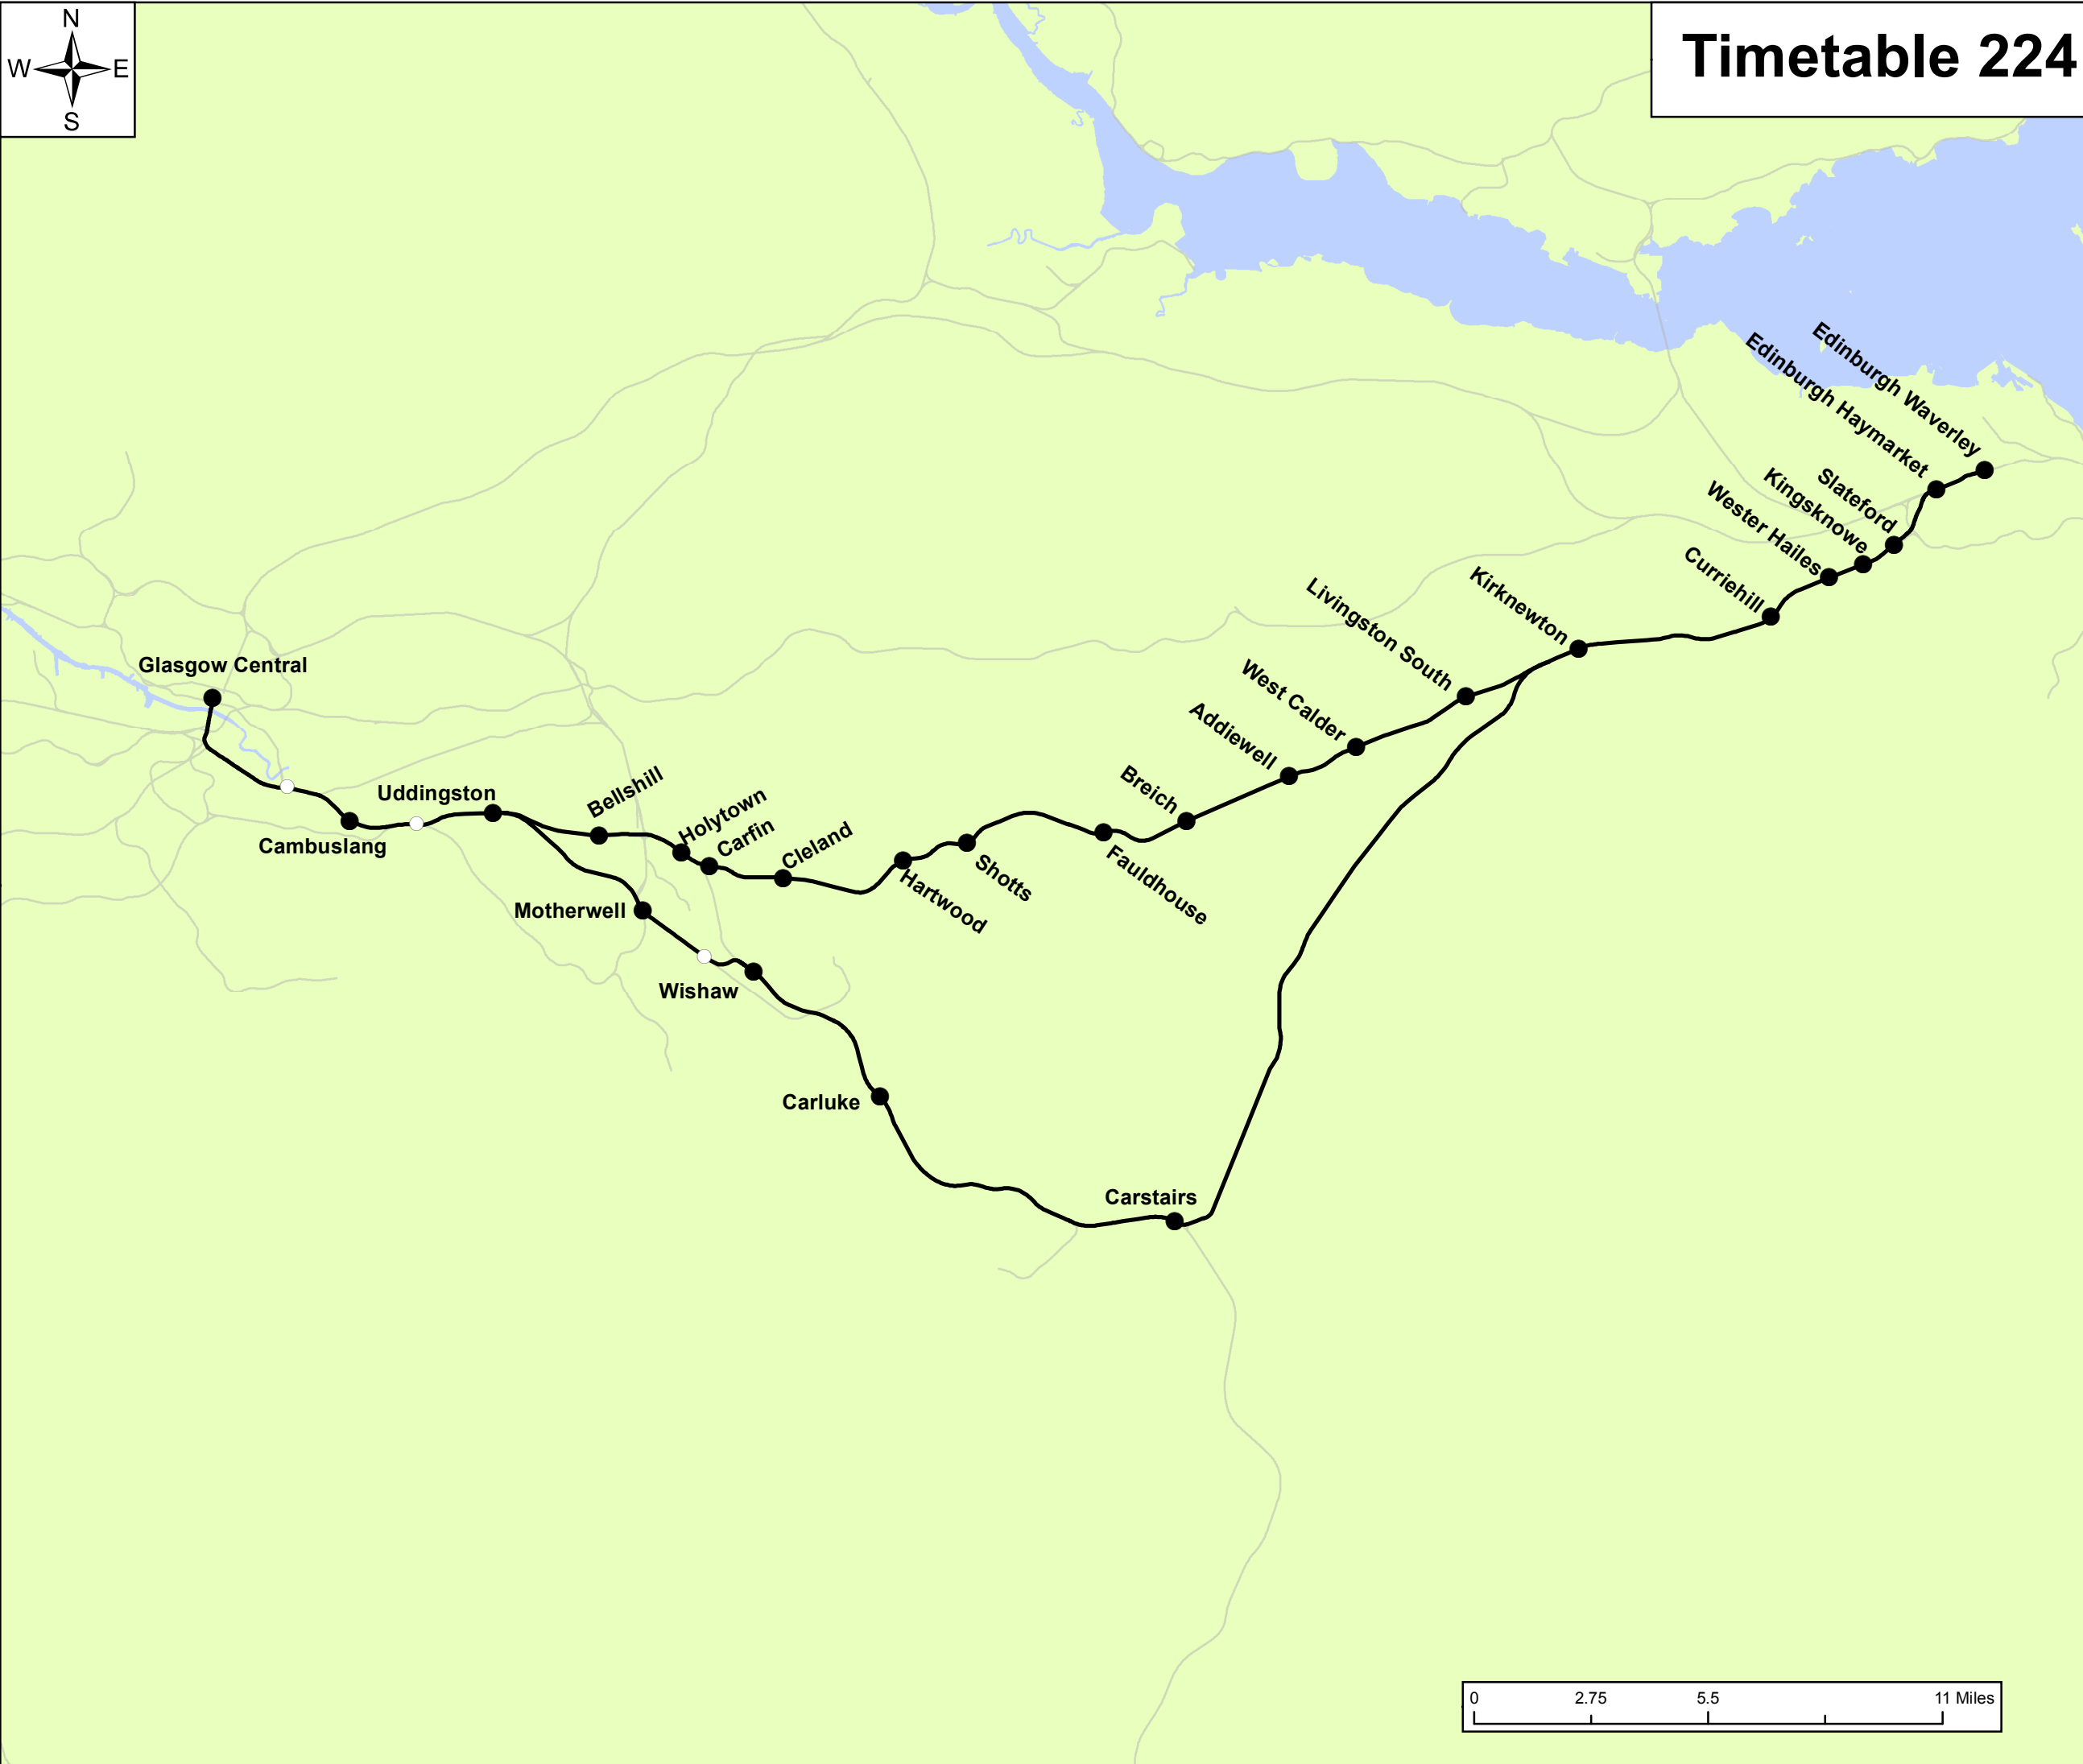

Timetable 224

Asset Information Services
 Contains Ordnance Survey data ©
 Crown copyright and database right 2020.
 Licence No: 0100040692
GeospatialReportingAnalysis@NetworkRail.co.uk

National Rail Timetable Timetable 224

CLIENT: SYSTEM OPERATOR	
JOB NO.:	11161.100
SCALE:	1:230,000 @ A3
USE TYPE:	[OFFICIAL] DATE: 01/04/2020
VERSION: 02	QA BY: DJ PRODUCED BY: JAB

LEGEND

- Timetable 224 Stations
- Timetable 224 Extents
- Network Stations
- National Rail Network