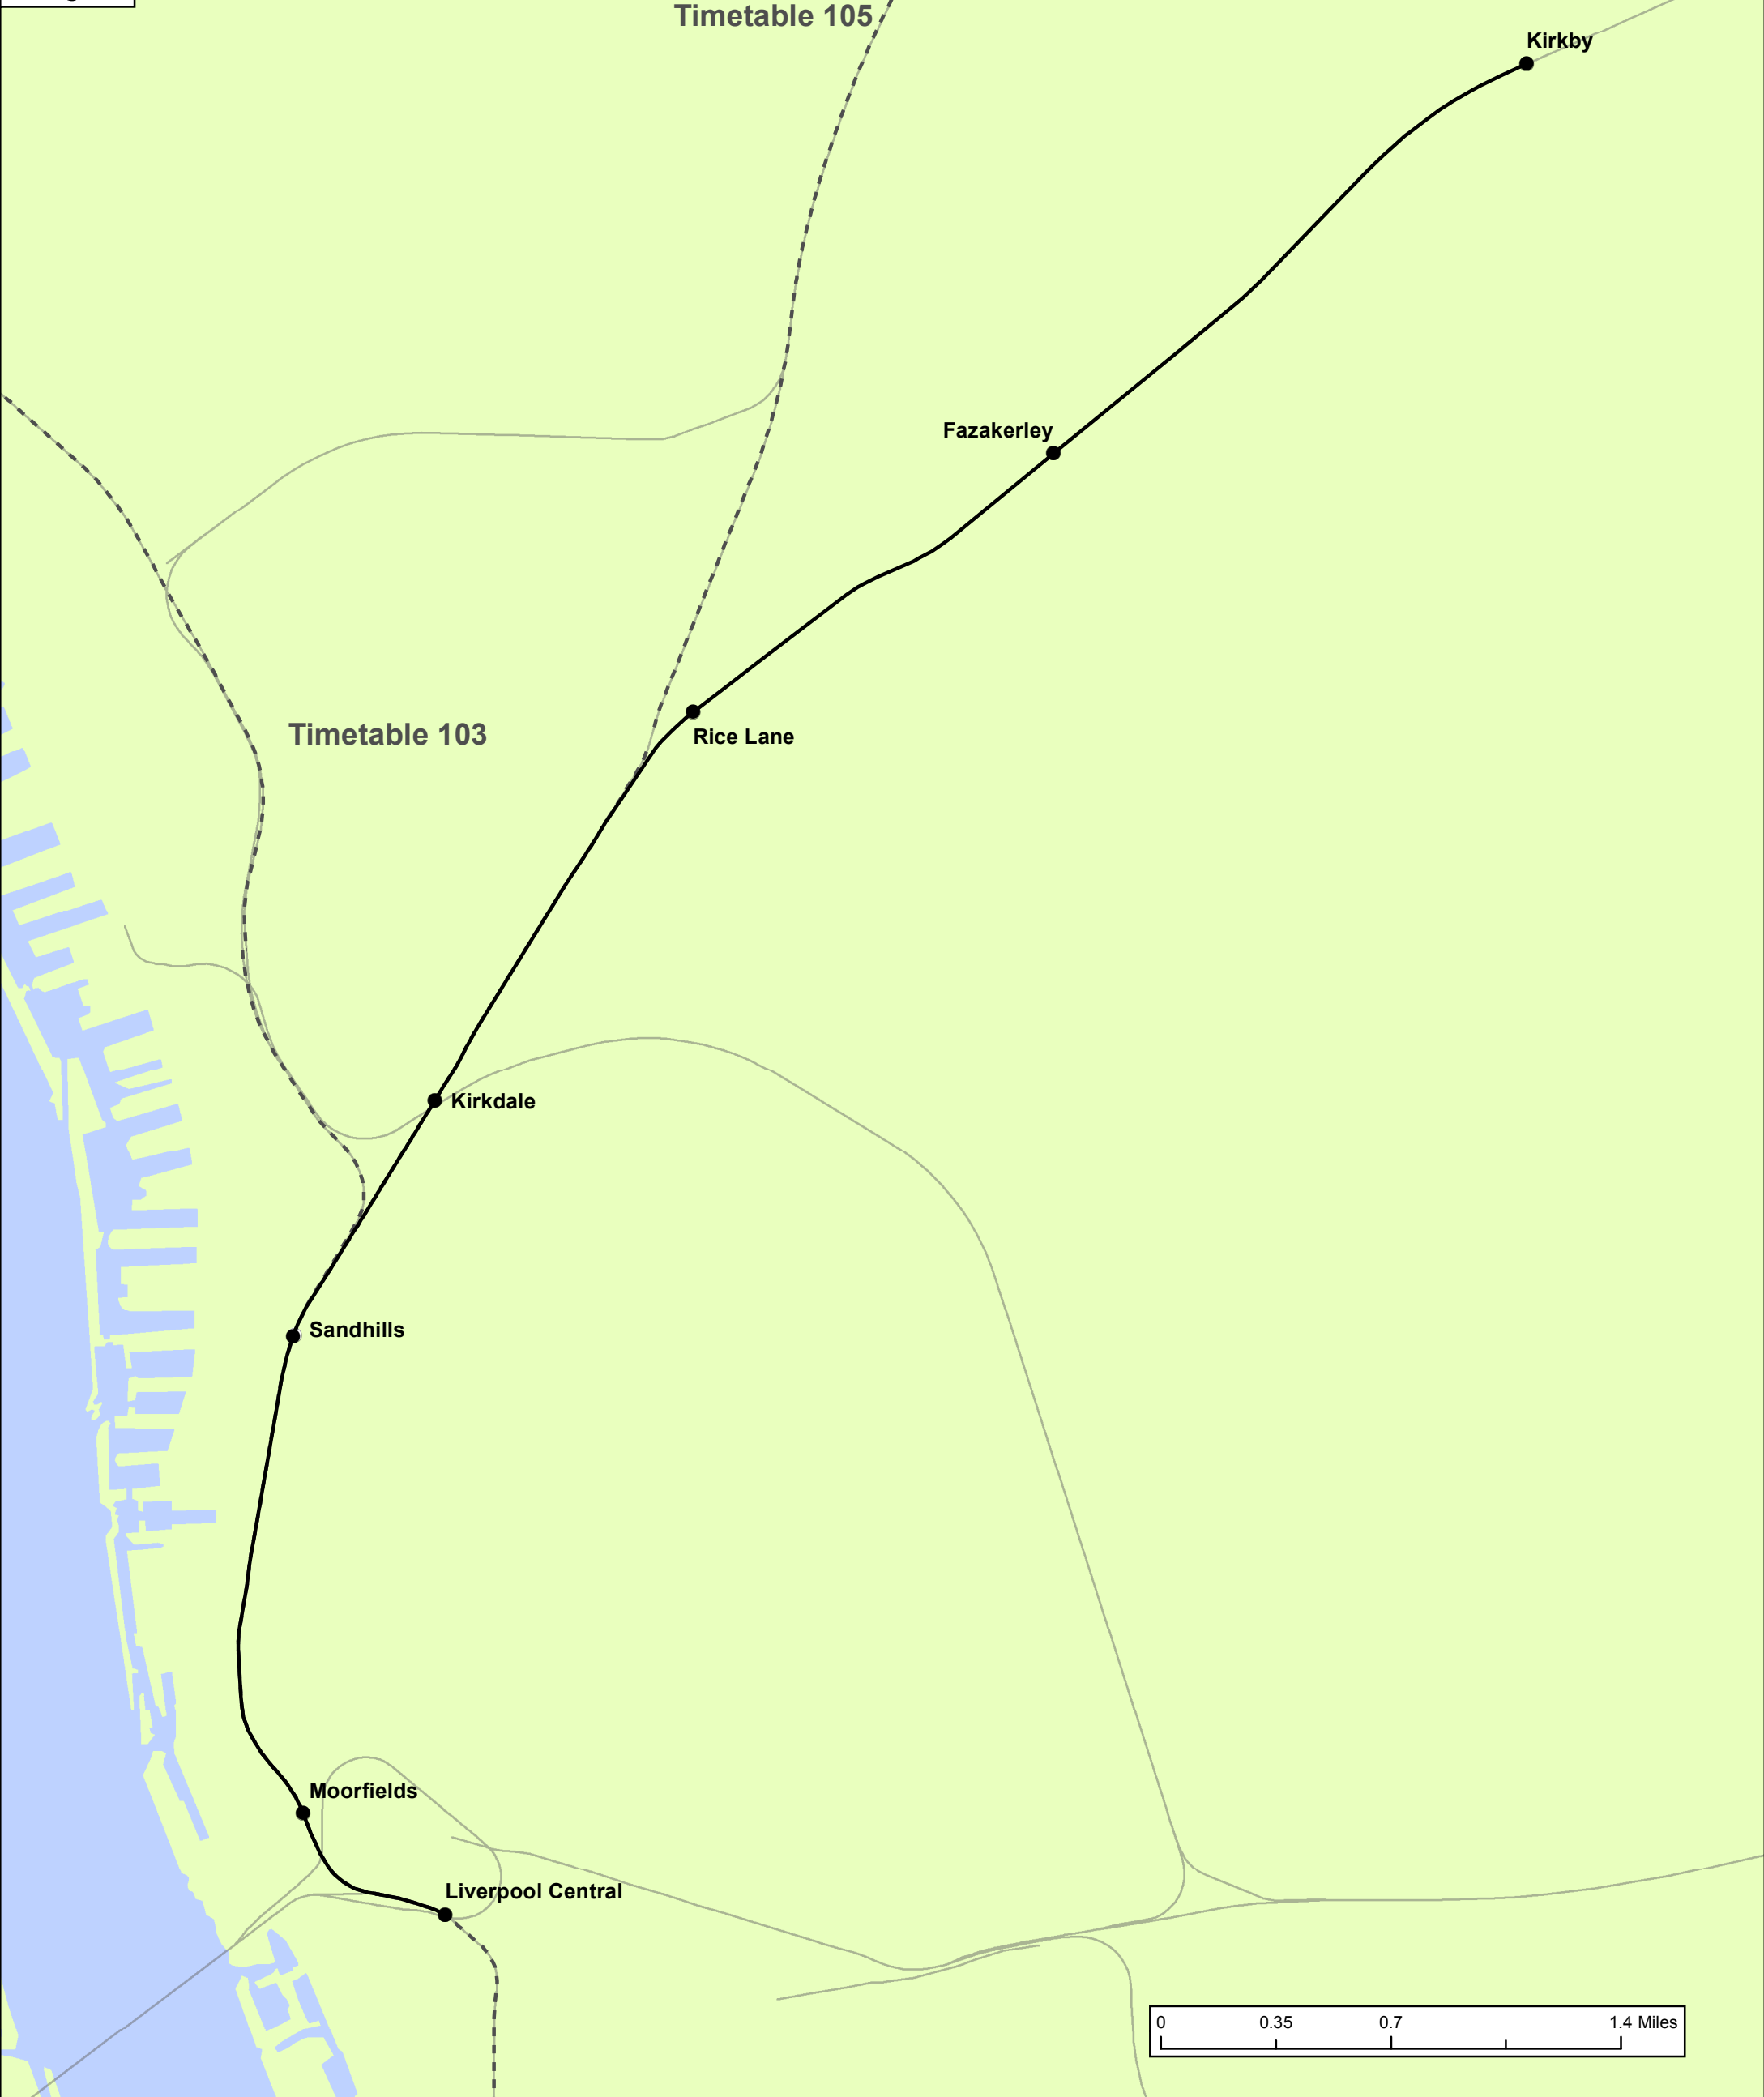

# Timetable 104

**LEGEND**

- Timetable 104 Stations
- Timetable 104 Extents
- Network Stations
- National Rail Network

Corporate GIS data is subject to frequent updates therefore any data exported from the corporate GIS system is a static representation of the data at the time of export, and should be treated as such. No warranty or guarantee is given as to the absolute accuracy or completeness of this information. Network Rail disclaims any responsibility for any loss, damage or inconvenience howsoever caused arising out of or as a consequence of reliance on this information in any context.

National Rail Timetable Timetable 104	
CLIENT:	SYSTEM OPERATOR
JOB NO.:	11161.100
USE TYPE:	[OFFICIAL]
SCALE:	1:30,000 @ A3
DATE:	30/03/2020
VERSION:	02
PRODUCED BY:	JAB
QA BY:	DJ

**Asset Information Services**